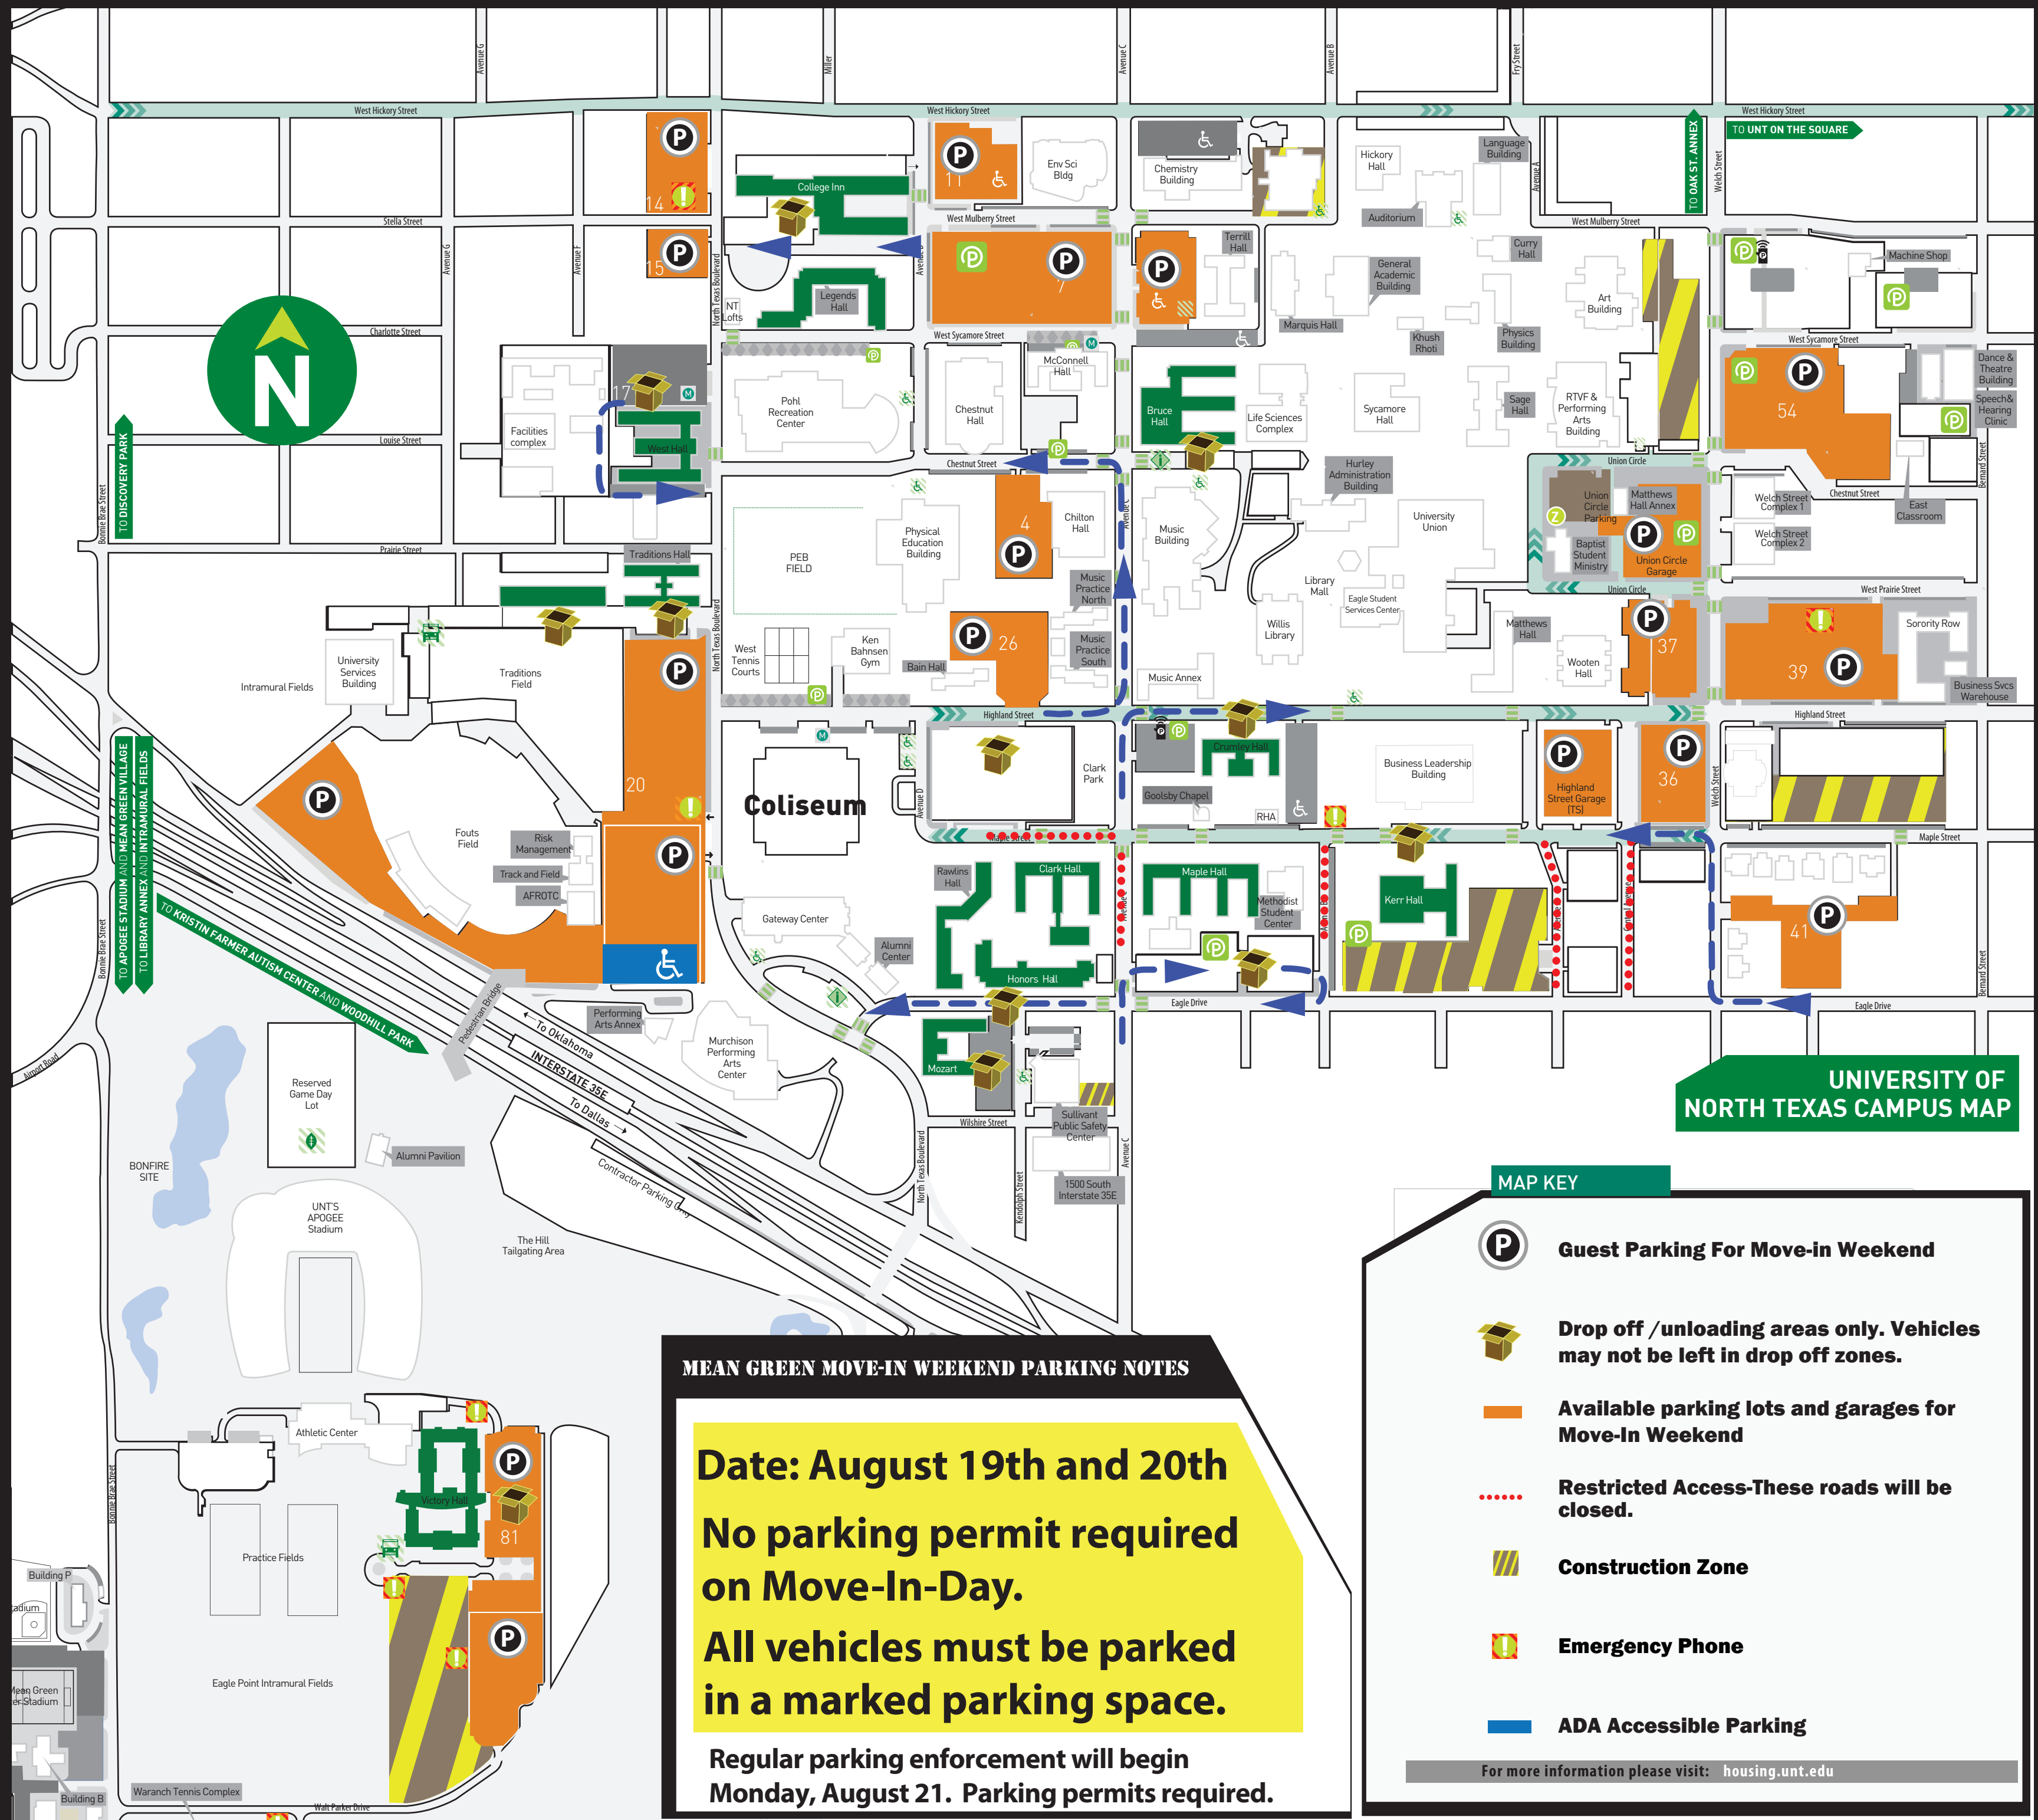

MEAN-GREEN Move-In Weekend Traffic Map

MEAN GREEN MOVE-IN WEEKEND PARKING NOTES

Date: August 19th and 20th
No parking permit required on Move-In-Day.
All vehicles must be parked in a marked parking space.

Regular parking enforcement will begin Monday, August 21. Parking permits required.

MAP KEY

- Guest Parking For Move-in Weekend**
- Drop off /unloading areas only. Vehicles may not be left in drop off zones.**
- Available parking lots and garages for Move-In Weekend**
- Restricted Access-These roads will be closed.**
- Construction Zone**
- Emergency Phone**
- ADA Accessible Parking**