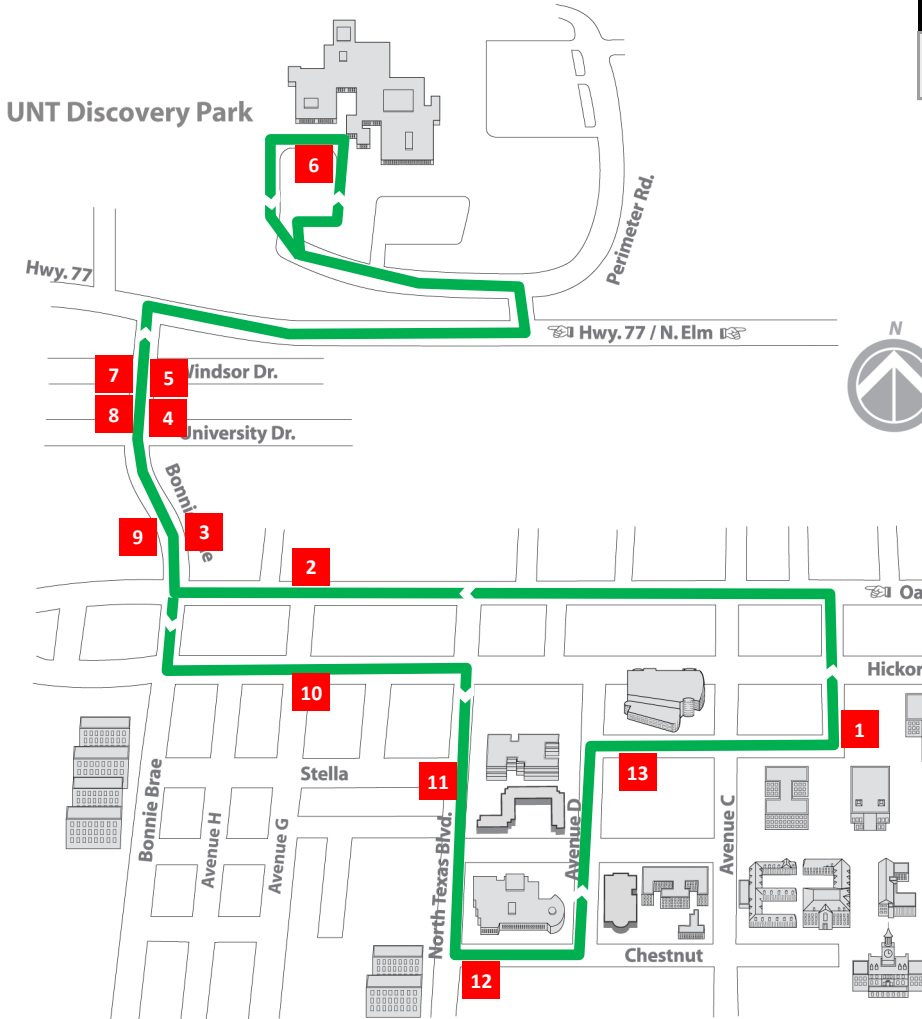

UNT Shuttle Route: Discovery Park (DP)

August 21st — August 25th, 2017

Monday— Friday 7:30 AM—6:42 PM

Departs GAB	Departs Discovery Park
GAB	D Park
7:30 AM	7:51 AM
8:12 AM	8:33 AM
8:54 AM	9:15 AM
9:36 AM	9:57 AM
10:18 AM	10:39 AM
11:00 AM	11:21 AM
11:42 AM	12:03 PM
12:24 PM	12:45 PM
1:06 PM	1:27 PM
1:48 PM	2:09 PM
2:30 PM	2:51 PM
3:12 PM	3:33 PM
3:54 PM	4:15 PM
4:36 PM	4:57 PM
5:18 PM	5:39 PM
6:00 PM	6:21 PM
6:42 PM	

1 GAB	8 Bonnie Brae SB @ University
2 Oak @ Ave G	9 Bonnie Brae SB @ Emory
3 Bonnie Brae NB @ Emory	10 Hickory @ Ave G
4 Bonnie Brae NB @ University	11 NT Blvd. @ Stella
5 Bonnie Brae NB @ Windsor	12 Rec Center
6 Discovery Park East	13 EESAT
7 Bonnie Brae SB @ Windsor	